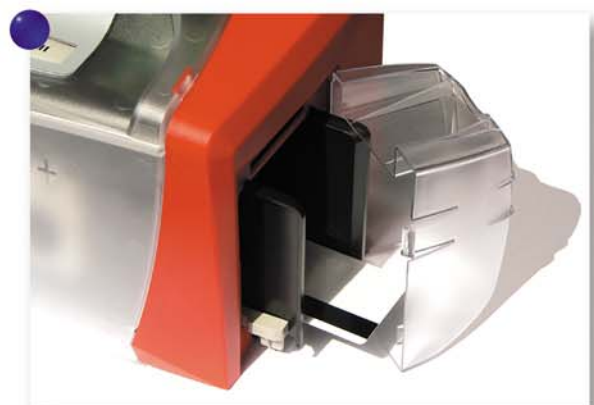

Dual Side

Color ribbon panel saving function

The SunLight K3 detects each color ribbon panel so that there is no ribbon wastage when powering on the printer.

Smile! One high quality photo coming up!

The Sunlight K3 is a high-resolution printer with 16.7 million Microsoft-certified colors and amazing photo, graphic, text and barcode printing capacity. Crisp and clear images are guaranteed every time.

Access? Smart Cards? All under control

The SunLight K3 is not only easy to use, but is the only printer in the category to feature upgradable Smart's Cards encoding options: contact, contactless and proximity. Thanks to a sophisticated technology, it provides maximum flexibility and security.

And for the future? Upgrade

It is hard to predict future corporate requirements, but when it comes to card printing, the SunLight K3

is set to cater to them. You can be assured that the SunLight K3 is capable of evolving along with your business, and manages any additional features you may require in the future.

Warranty

You are covered by an industry leading two years warranty on the printer and the printhead, even though it is unlikely you'll ever need the warranty!

Sales kit

Open the kit and turn on the color! The red cover is the SunLight K3's visiting card and the printer cannot wait to put color into your business, too.

Inside the box you will find:

- the SunLight K3 printer
- a CD Rom with the Rainbow Light software or Rainbow Smart with USB key and multilingual User Manual;
- a CD Rom with the printer driver;
- a Service Card and a Warranty Letter;
- power and USB cables.